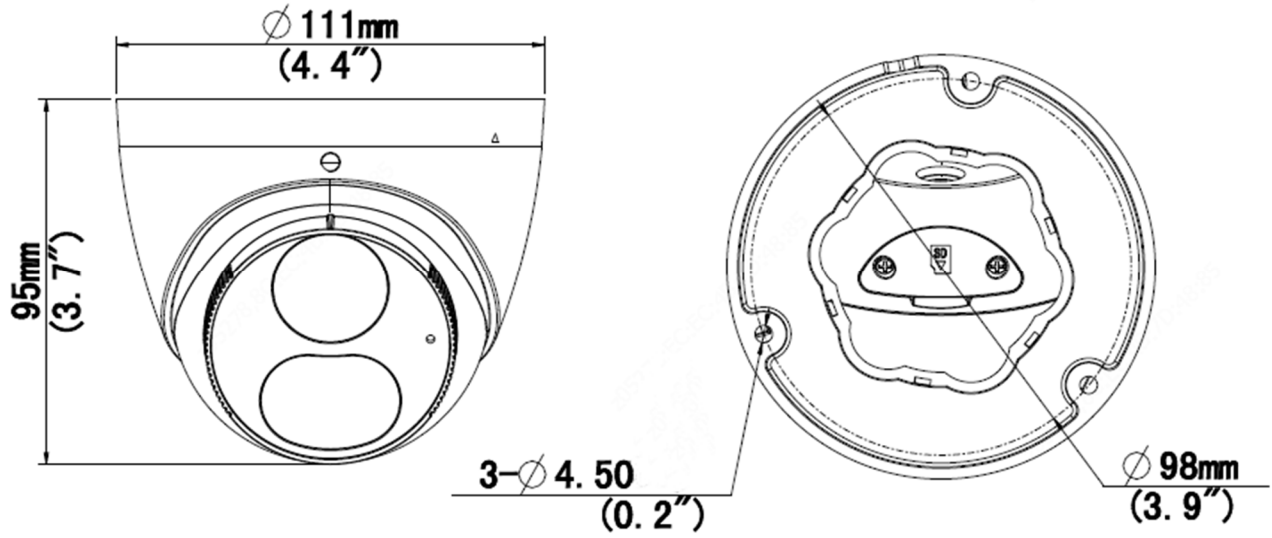

Dimensions

Accessories

TR-SE24-IN