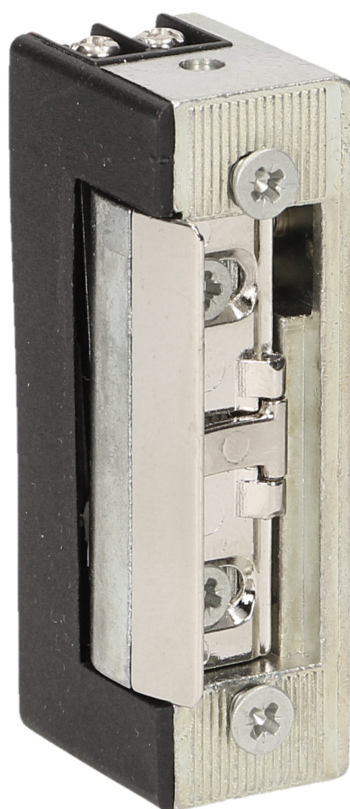

Symmetric electric strike with memory, low current coil

Marka: **ORNO Home** | Symbol: **OR-EZ-4030** | Ean: **5908254803970**

PRODUCT DESCRIPTION

It can work with the doorphones and video doorphones installation at the front of single- and multi-family doors Made from Alloy Zamak, which is extremely durable and resistant to corrosion It can be mounted on the outside of the standard faceplate Symmetrical design and small dimensions enable the use in sliding gates systems, narrow pots and door frames Equipped with safe, patented and adjustable latch keeper mechanism. Electric strike has been equipped with Low current coil with wide voltage range , current consumption is 280mA for 12V direct current and 250mA for 12V alternating current.

TECHNICAL DATA

General information:

Power consumption during operation:	280mA / 12VDC
Direction of opening:	right/left
Latch adjustment:	Yes
Nominal voltage:	10-24 V AC/DC
Door open indicator:	No
Latch guide:	no
Mechanical unlocking:	No
Dimensions - depth:	21 mm
Dimensions - width:	21 mm
Dimensions - height:	69 mm
Memory:	Yes