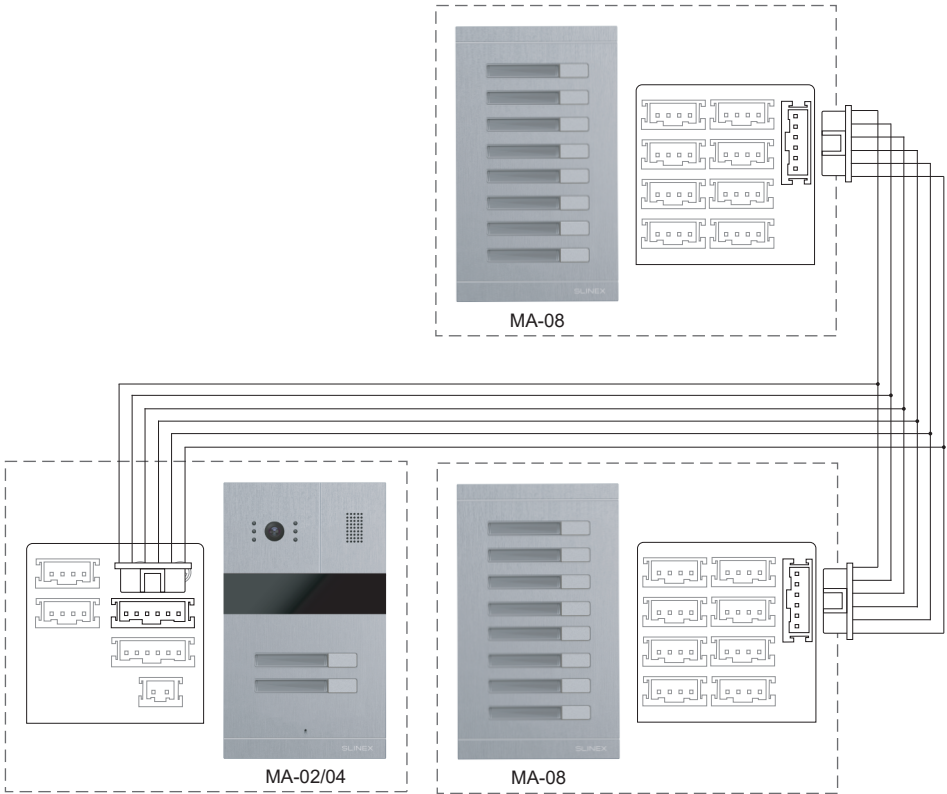

SLINEX

MA-02/04 and two MA-08 extension units connection (18 or 20 users total)

Note:

MA-08 can only be used as an extension unit for MA-02/04 outdoor panels and can not be used as an independent outdoor unit.